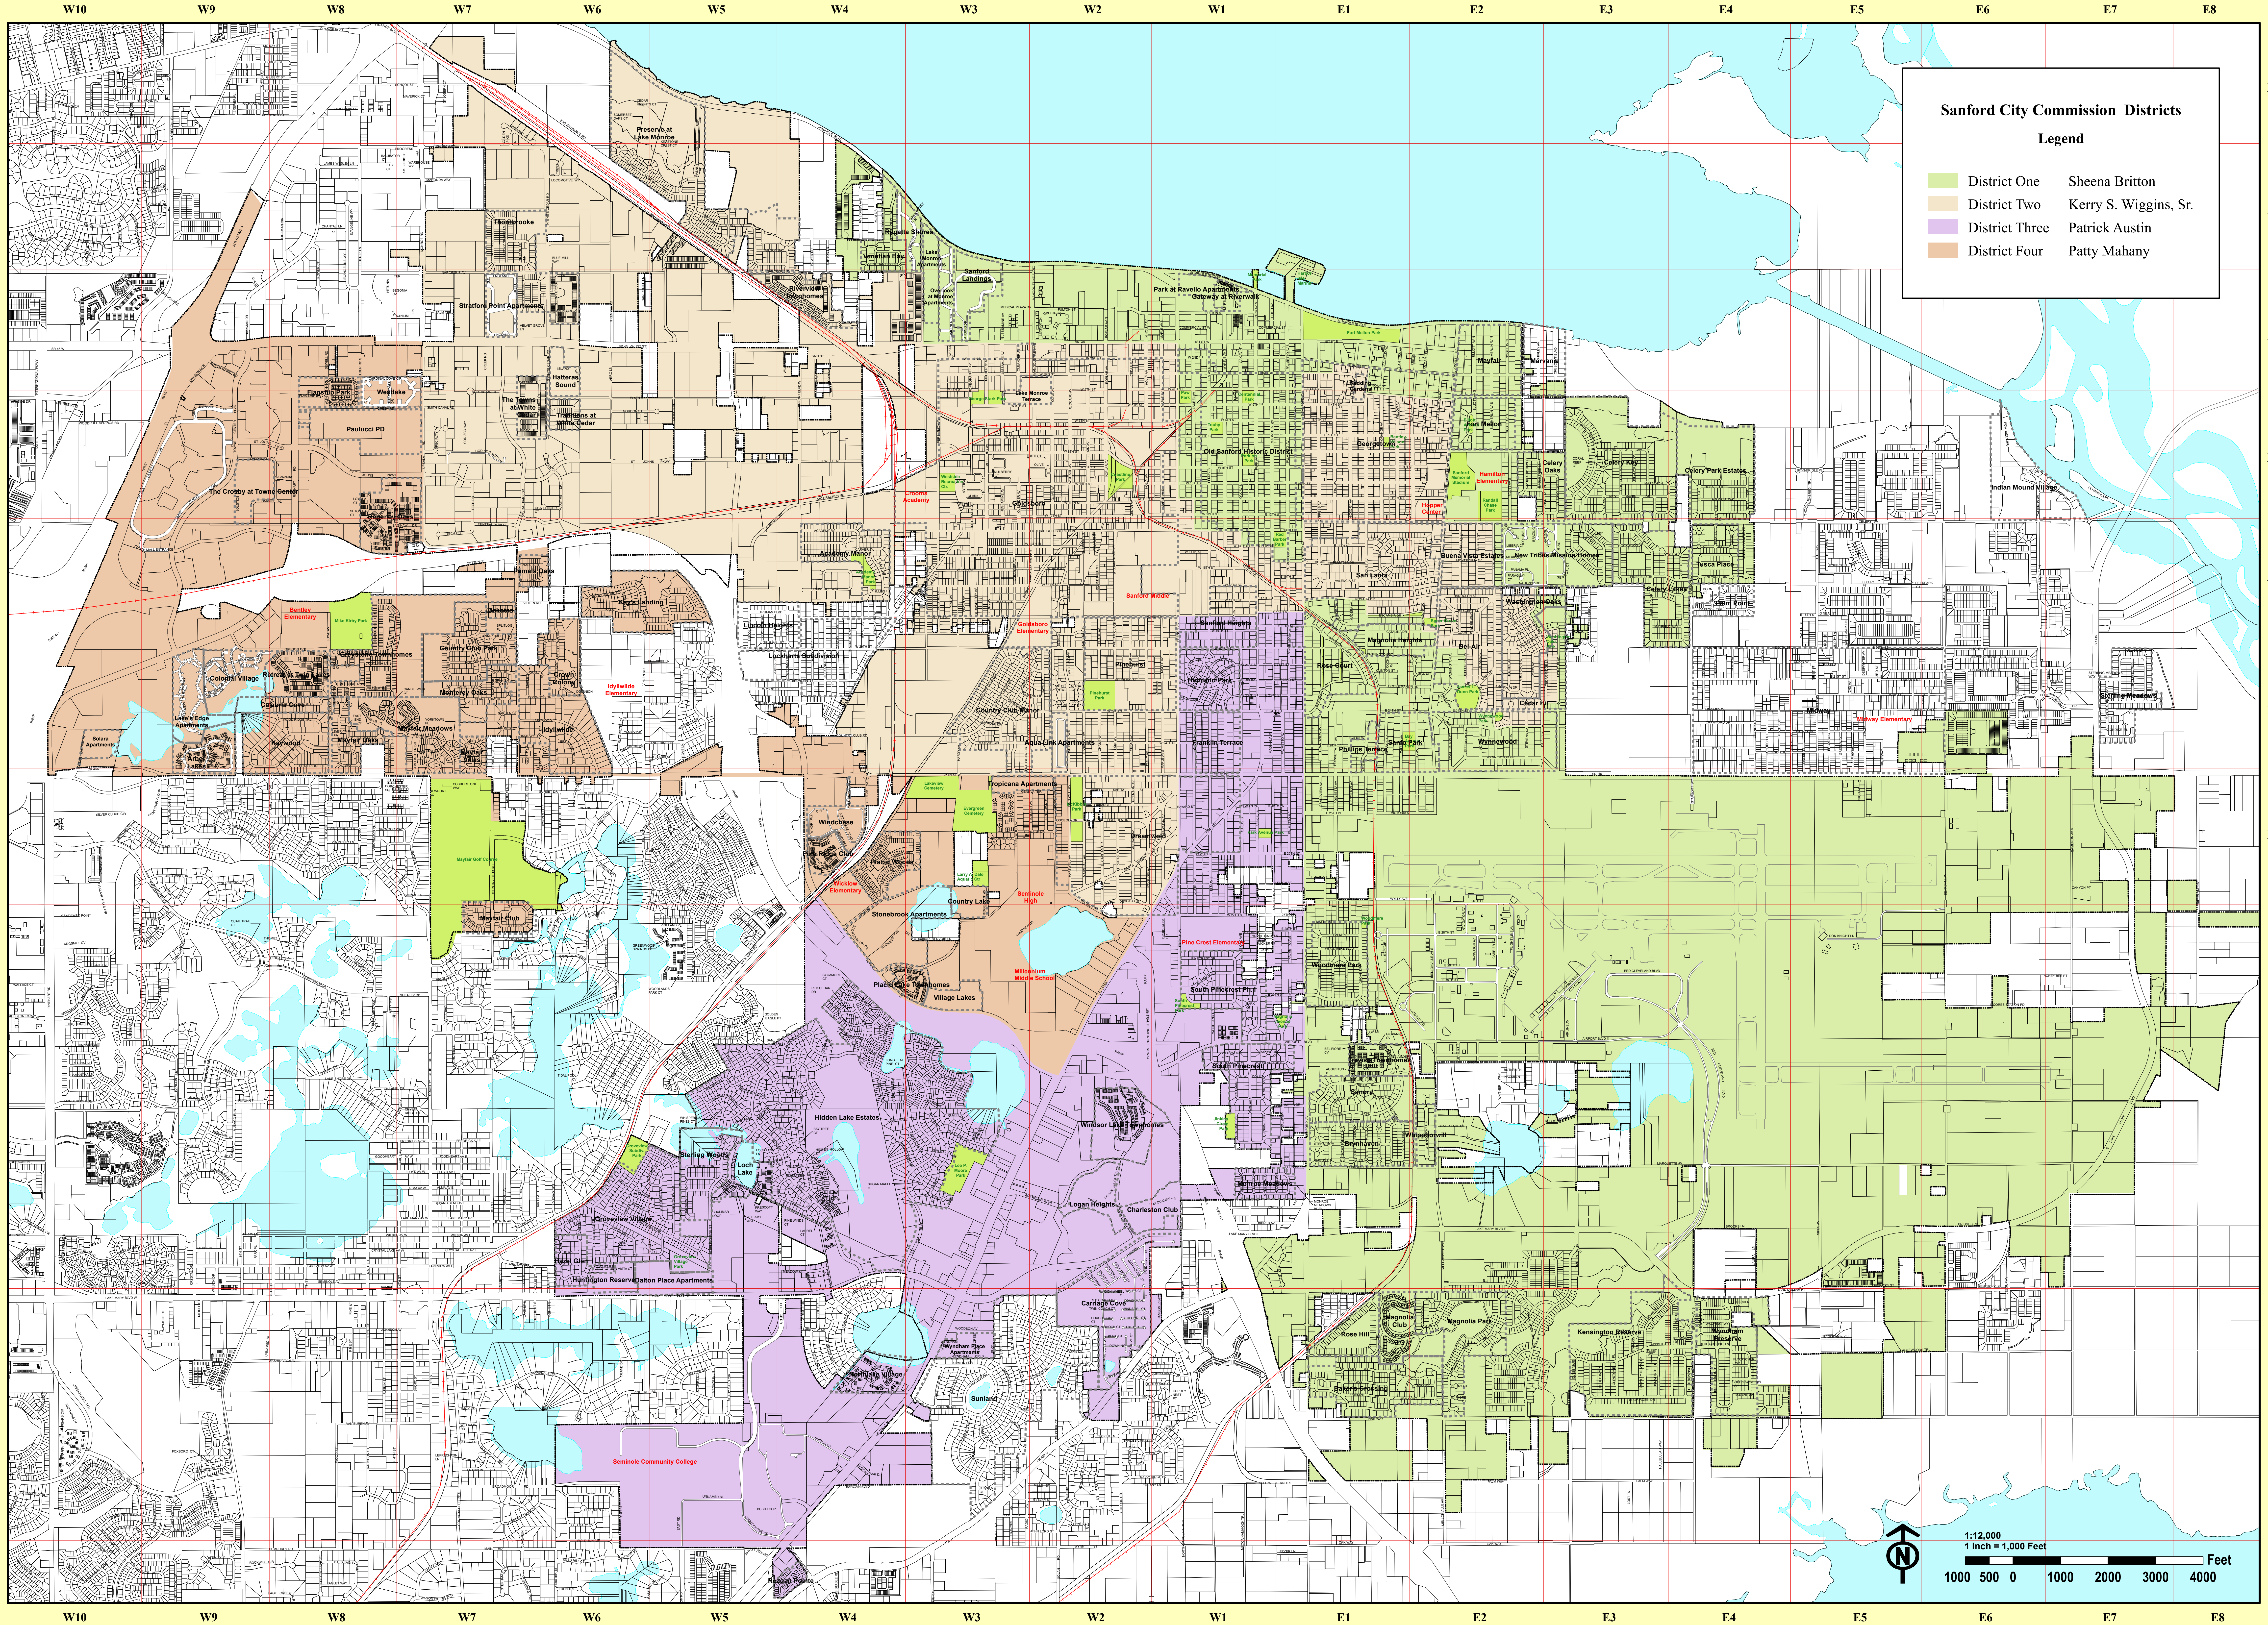

City of Sanford Street Map

107th St E	E1-N6	CHERRY LN	W1-S4	MAYFIELD DR	W1-N2	NOBLES ST	E1-S1	SHORLINE DR	W1-N6
107th St W	W1-N2	CHERRY LN	W1-S4	HAWING AV	W1-N2	NOBLES ST	E1-S1	SHORT ST	W1-S4
107th St W	W1-N2	CHERRY LN	W1-S4	HAWING AV	W1-N2	NOBLES ST	E1-S1	SILVER LAKE TR	W1-S2
107th St W	W1-N2	CHERRY LN	W1-S4	HAWING AV	W1-N2	NOBLES ST	E1-S1	SILVER LAKE TR	W1-S2
107th St W	W1-N2	CHERRY LN	W1-S4	HAWING AV	W1-N2	NOBLES ST	E1-S1	SILVER LAKE TR	W1-S2

City of Sanford Department of Planning & Development Services, November 2024

Sanford City Commission Districts Legend

District One	Sheena Britton
District Two	Kerry S. Wiggins, Sr.
District Three	Patrick Austin
District Four	Patty Mahany

J:\ARCVIEW\Map Documents\Site Use CC Dist_w_neighborhood.mxd