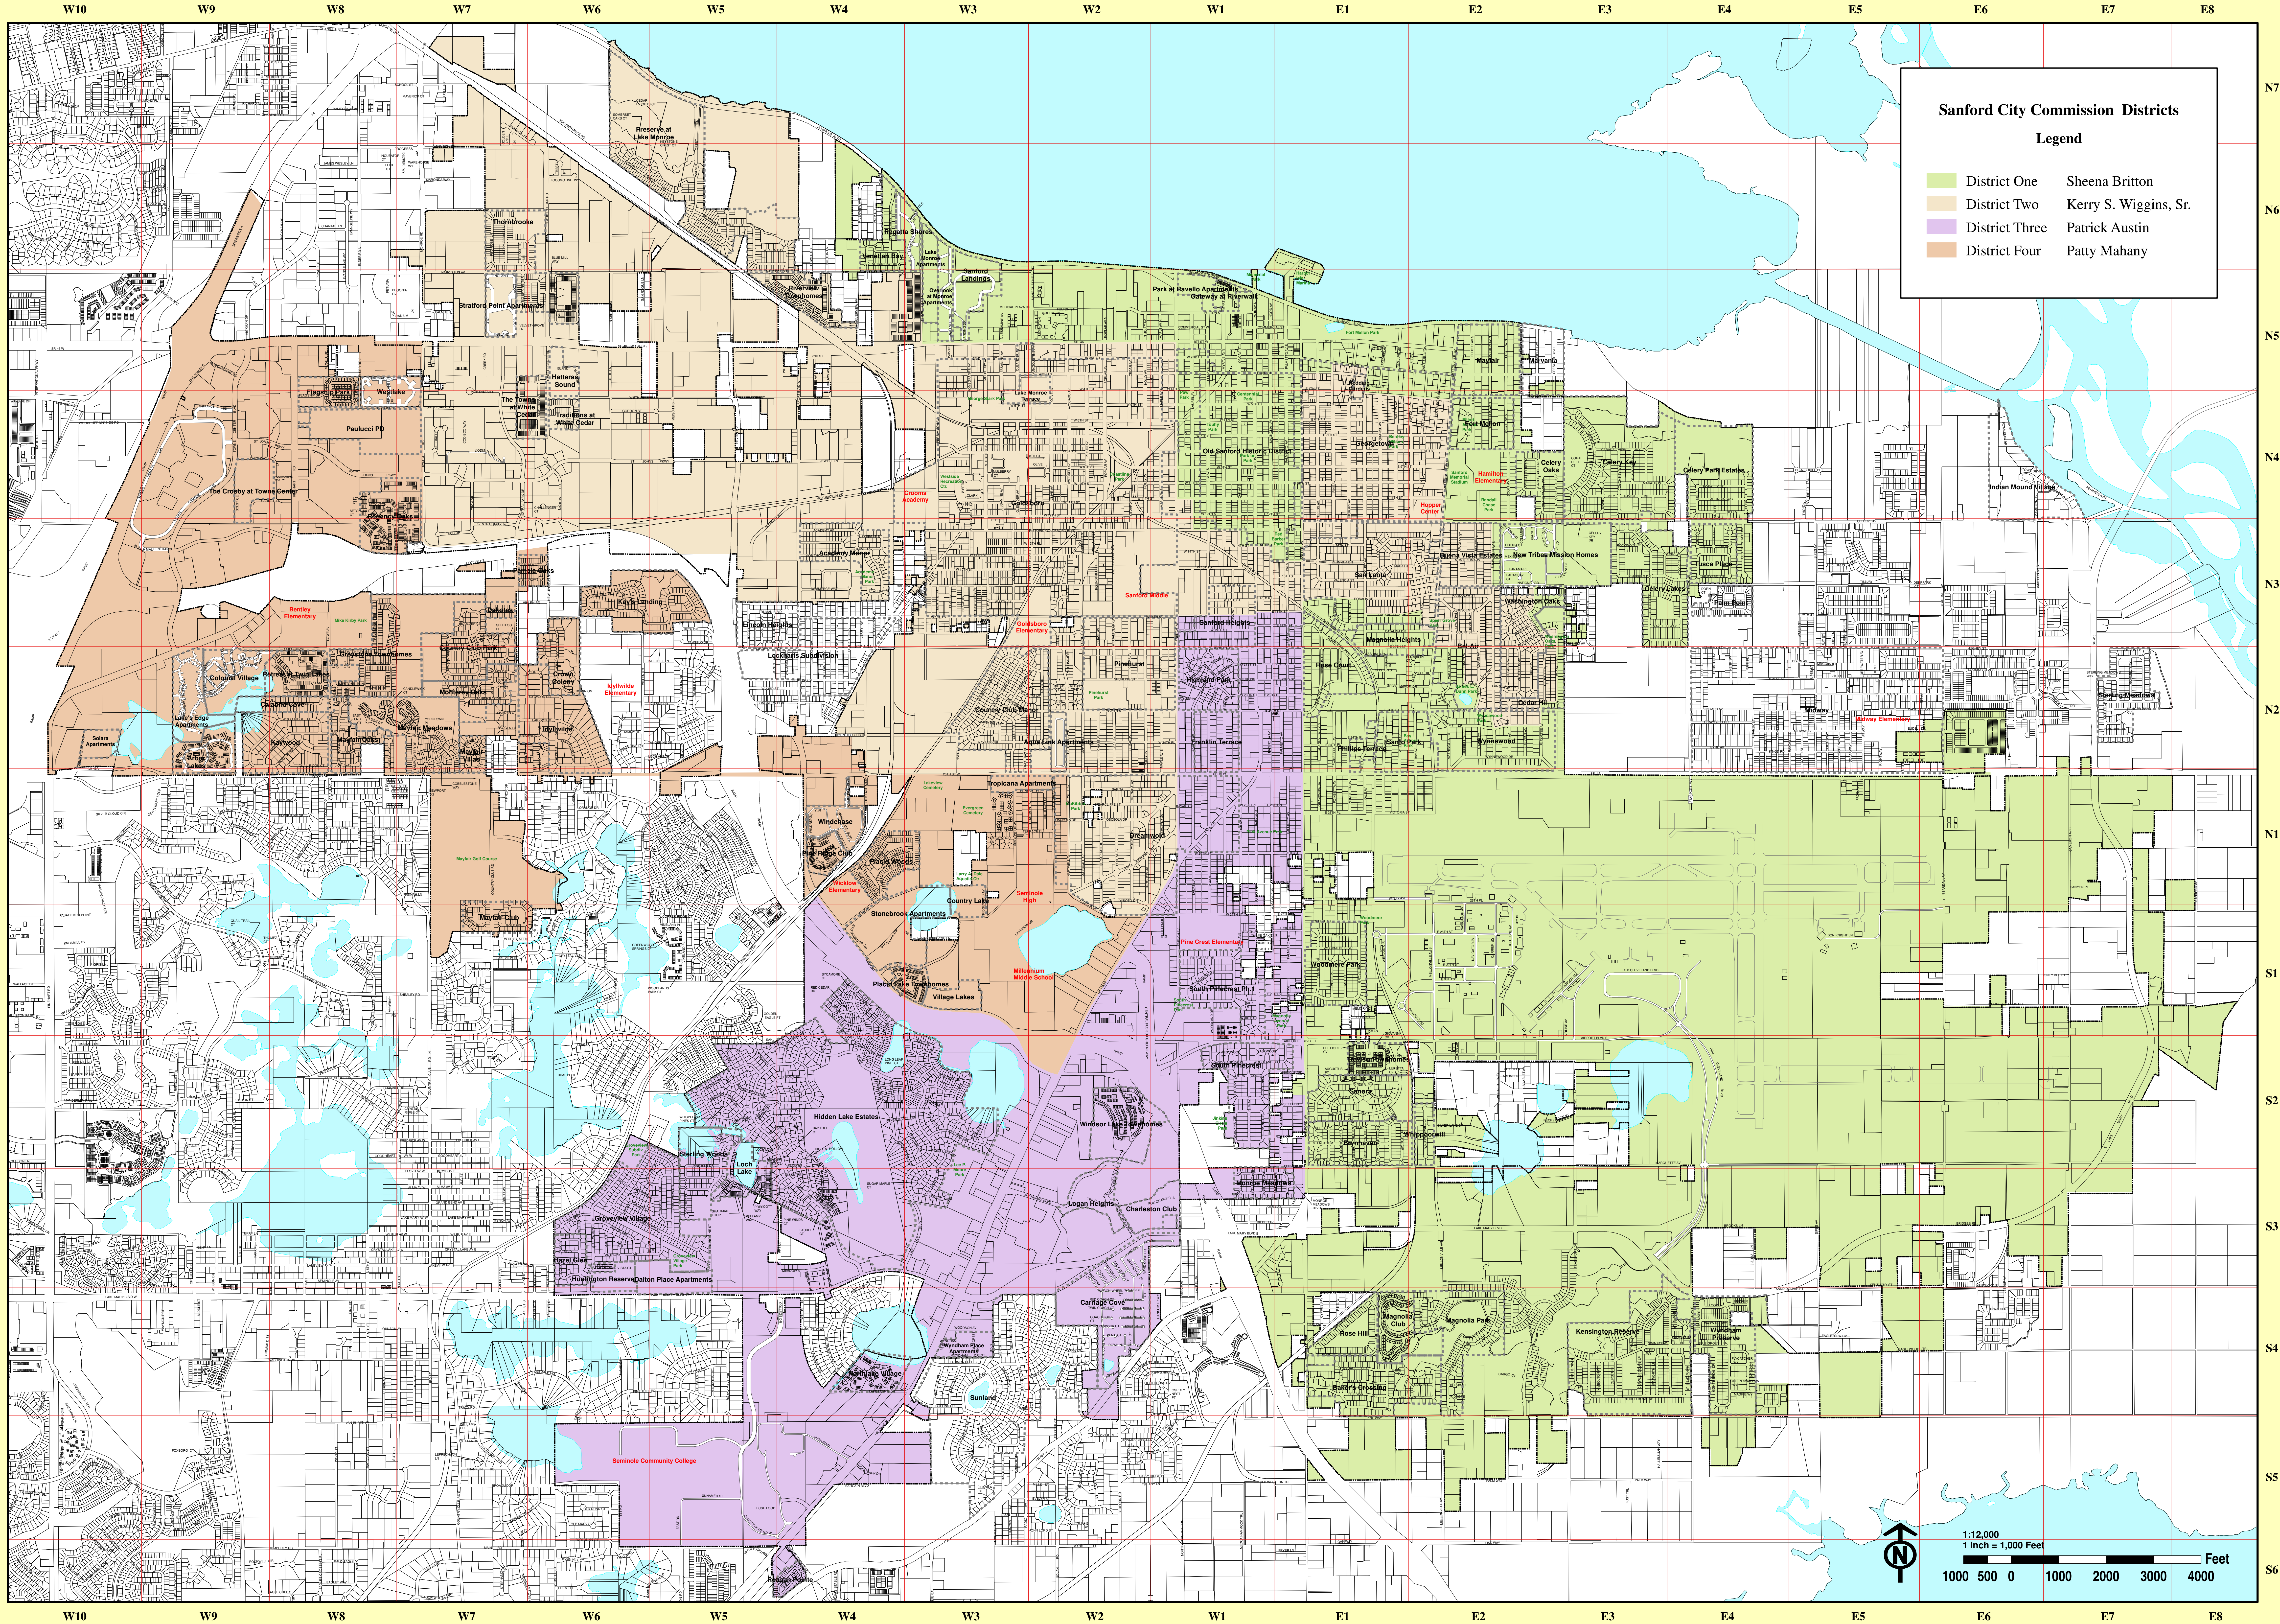

# City of Sanford Street Map

15TH ST E	W1 N4	CHERRYBUSH	W1 S4	MARTINEZ	W1 N2	MOORESDALE	W1 S2	SHORELINE DR	W1 N6
15TH ST W	W1 N3	CHESSY LAUREL	W1 S3	HAWKING	W1 N2	ROBERTSON	W1 S2	SHORT ST	W1 S4
15TH ST E	W1 N2	CHERRYBUSH	W1 S2	HAZEL BLVD	W1 N2	MORRISON	W1 S2	SILVER MAPLE TER	W1 S4
15TH ST W	W1 N1	CHERRYBUSH	W1 S1	HENRY	W1 N2	MURPHY	W1 S2	SILVER MAPLE TER	W1 S4
15TH ST E	W1 N0	CHERRYBUSH	W1 S0	HENRY	W1 N1	MURPHY	W1 S1	SILVER MAPLE TER	W1 S4
15TH ST W	W1 N0	CHERRYBUSH	W1 S0	HENRY	W1 N0	MURPHY	W1 S0	SILVER MAPLE TER	W1 S4
15TH ST E	W1 N0	CHERRYBUSH	W1 S0	HENRY	W1 N0	MURPHY	W1 S0	SILVER MAPLE TER	W1 S4
15TH ST W	W1 N0	CHERRYBUSH	W1 S0	HENRY	W1 N0	MURPHY	W1 S0	SILVER MAPLE TER	W1 S4
15TH ST E	W1 N0	CHERRYBUSH	W1 S0	HENRY	W1 N0	MURPHY	W1 S0	SILVER MAPLE TER	W1 S4
15TH ST W	W1 N0	CHERRYBUSH	W1 S0	HENRY	W1 N0	MURPHY	W1 S0	SILVER MAPLE TER	W1 S4

### Sanford City Commission Districts

**Legend**

- District One: Sheena Britton
- District Two: Kerry S. Wiggins, Sr.
- District Three: Patrick Austin
- District Four: Patty Mahany