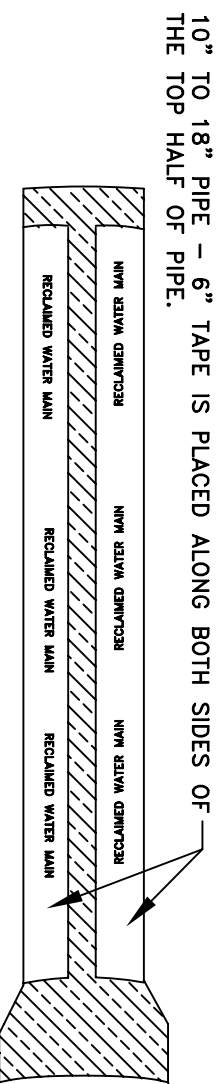

PVC PIPE COLOR  
PANTONE PURPLE 522C

IMPREGNATED LETTERING SHALL BE USED. THE TAPE SHALL RUN FROM JOINT TO JOINT ALONG THE LENGTH OF THE PIPE.

RECLAIMED WATER MAINS WITH IDENTIFICATION TAPE  
NTS

PIPE IDENTIFICATION  
(RECLAIMED WATER)